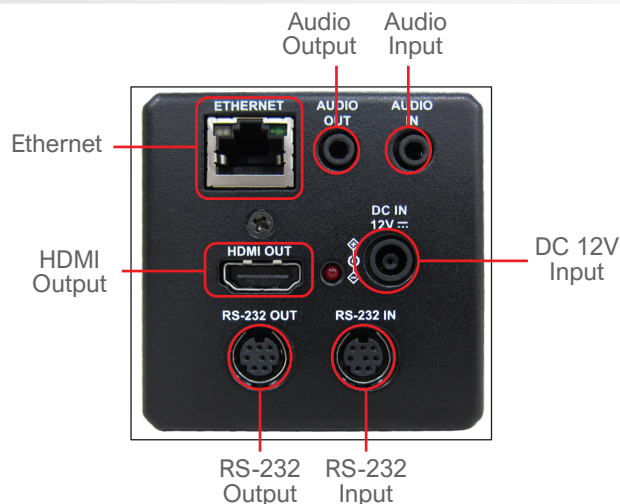

Product Specifications

Camera	
Sensor	1/2.5" 8.57 MP CMOS
Video Format	2160p : 60 / 59.94 / 50 / 30 / 29.97 / 25 1080p : 60 / 59.94 / 50 / 30 / 29.97 / 25 720p : 59.94 / 50 / 29.97 / 25 1080i : 60 / 59.94 / 50
Video Output Interface	HDMI 2.0 / Ethernet
Optical Zoom	30x
Digital Zoom	12x
Horizontal Viewing Angle	68°
Vertical Viewing Angle	38.3°
Diagonal Viewing Angle	78°
Aperture	F1.6 ~ F3.4
Focal Length	4.6mm ~ 135mm
Shutter Speed	1 ~ 1/10,000 sec
Minimum Object Distance	1.5m (Wide / Tele)
Video S/N Ratio	> 50dB
Minimum Illumination	0.1 lux (F1.6, 50IRE, 30fps)
Focus System	Auto / Manual / Smart AF
Gain Control	Auto / Manual
White Balance	Auto / Manual
Exposure Control	Auto / Manual
WDR	Yes
3D NR	Yes
Image Flip	Yes
Tally Light	Yes
Preset Positions	256

Output	
HDMI	2160p59.94
IP Stream	HEVC(H.265) 2160p 60fps H.264 1080p 60fps H.264 640x360 30fps
IP Compression	H.264 / HEVC(H.265)
Network	
IP Protocol	RTSP / RTMP / RTMPS / MPEG-TS / SRT
PoE	PoE (IEEE802.3af)
Audio	
Input	Line In / MIC In
Output	Ethernet / HDMI
Compression Format	AAC / G.711
Camera Control	
Interface	RS-232 / Ethernet
Protocol	VISCA / VISCAIP / PELCO D / ONVIF
General	
DC In	12V +/- 20%
Power Consumption	PoE: 10 W DC In: 9 W
Weight	2.2 lbs (1 kg)
Dimension	6.7" x 2.6" x 2.6" (170 x 67 x 67 mm)

I/O CONNECTIONS