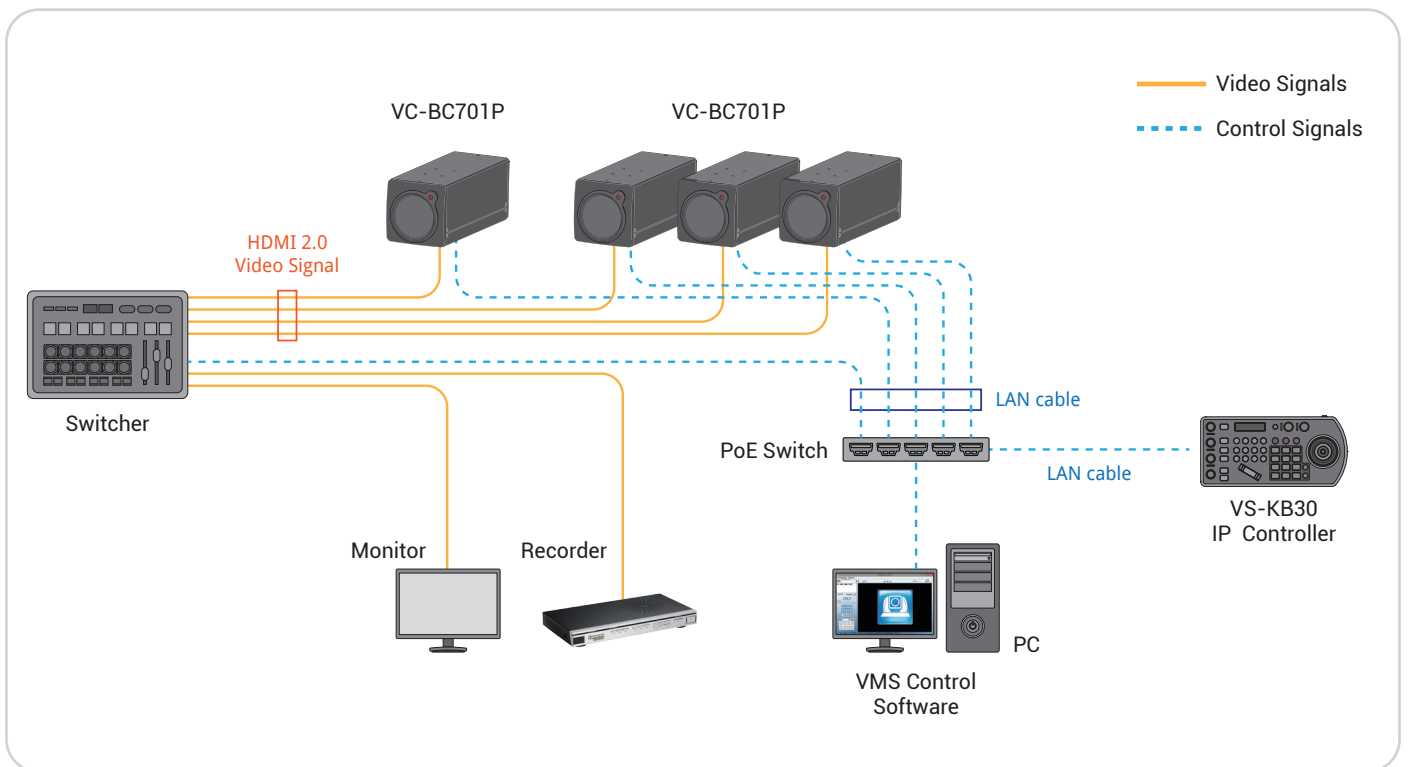

Multi-Camera Connection

Lumens®

Lumens Integration, Inc.
4116 Clipper Court
Fremont, CA, 94538
Phone: +1-866-600-0988
Fax: +1-510-252-1389

Lumens Europe
De Nayerstraat 17 9470
Denderleeuw Belgium
Phone: +32-473-58-38-95
Fax: +32-2-452-76-00

www.MyLumens.com