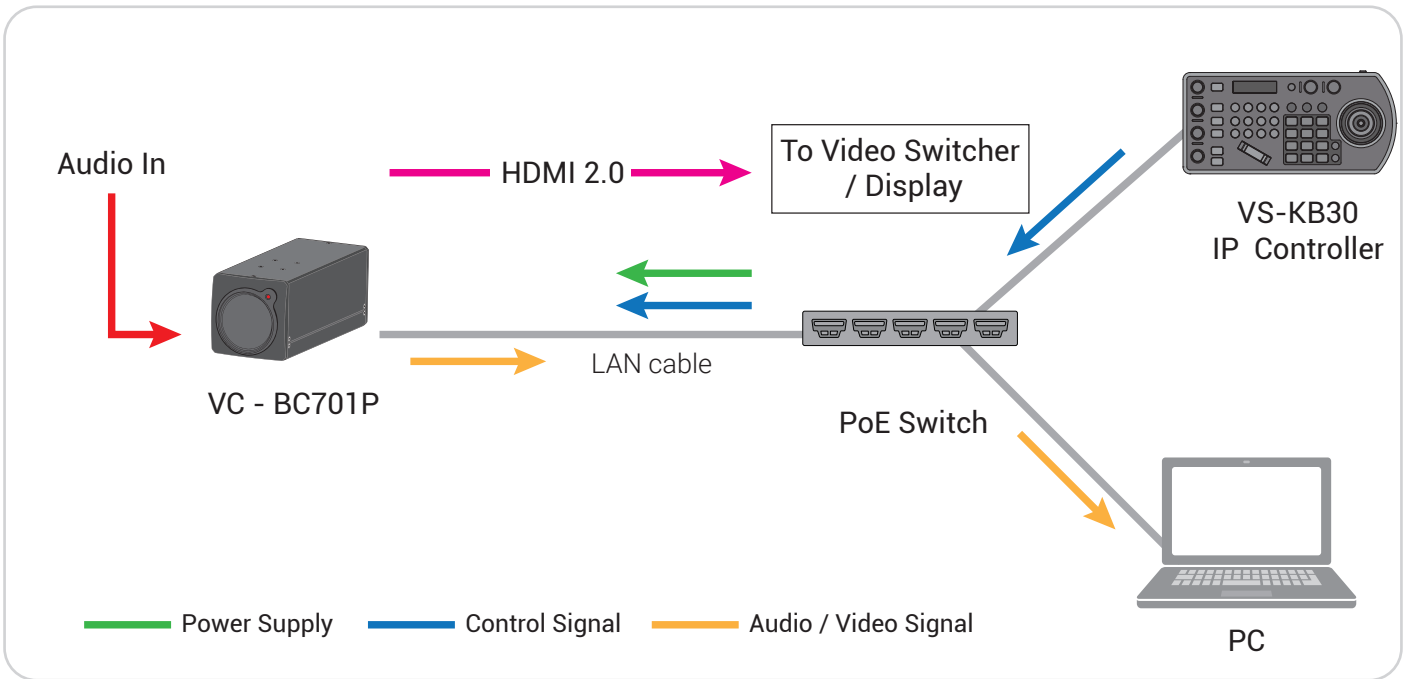

Single Camera Connection