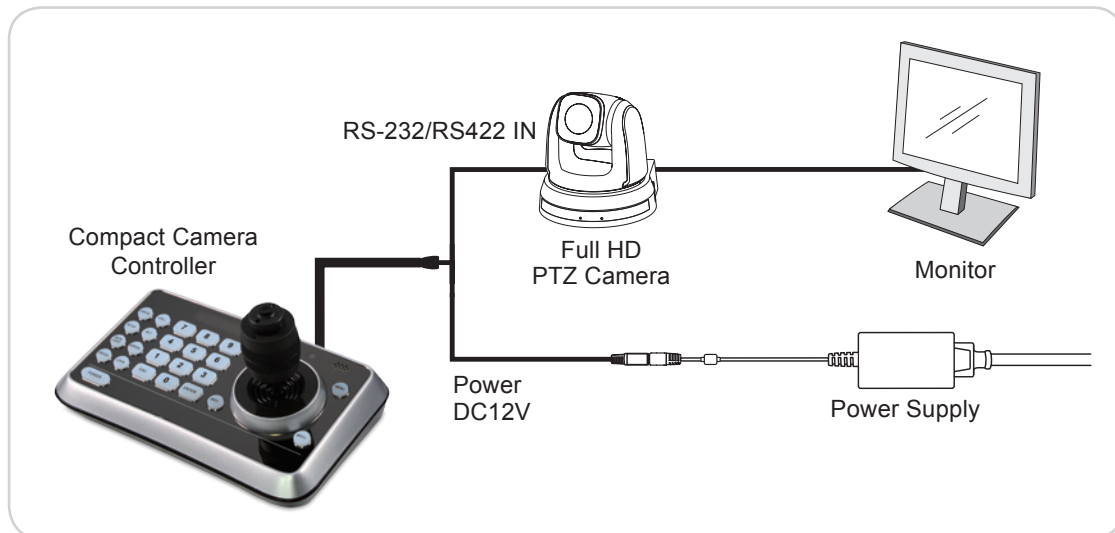

The VS-K20 joystick controls any of the Lumens PTZ cameras. This accessory allows for easy operation and different camera adjustments. With its auto back light keys and OLED display, the VS-K20 is a great camera controller accessory.

Key Features

- Joystick for Pan/Tilt/Zoom and focusing
- Easy operation of versatile camera adjustments
- The RS-232/RS-422 communication interfaces allow long-distance communication
- High brightness OLED display
- Multi-level protection from illegal operation and settings
- Auto backlight keys

Product Specifications

Comm. Interface	Mini Din 8PIN	Backlight	Auto / Manual
Protocol	VISCA	Power	DC12V
Baud Rate	9600/38400 bps	Power Consumption	< 2W
Camera Control (Max.)	7	Dimensions (L x W x H)	200 x 120 x 103 mm (7.9" x 4.7" x 4.1")
Joystick	4-axis (Pan/Tilt/Zoom/Focus)	Weight	0.5 kg (1.1 lbs)
Display	OLED		